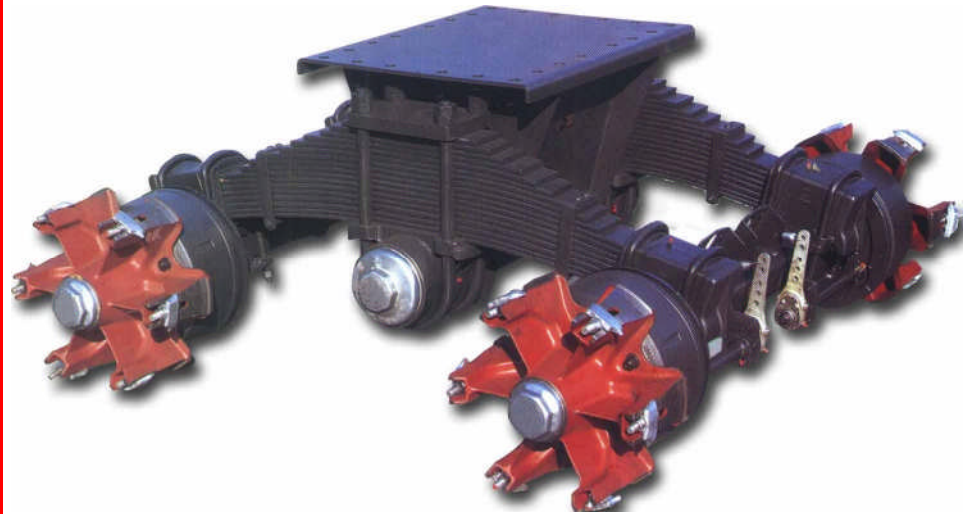

DID YOU KNOW WE ALSO DO ALIGNMENTS?

**Special Offer, Alignments
Including Steer Axle,
Tandem, Tri-Axle!**

Hoosier Trailer & Truck Equipment, Inc.

Chuck Blosser

4830 Todd Dr
Fort Wayne, In

Phone: 260-422-7564
Fax: 260-422-1682

- Steer Axle Starting at \$100.00**
- Tandem Axle Starting at \$95.00**
- Tri-Axle Starting at \$195.00**

**We use the latest in alignment technology.
Hunter Laser Equipment.**

Special includes alignment only. If any additional parts are required to complete alignment may result in additional costs.